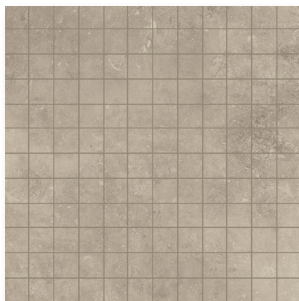

ABSOLUTE COLLECTION

MALINE TILE
ELEVATE YOUR SHOWROOM

malinetile.com

ABSOLUTE

Stock Sizes

Colors

Beige

Grigio

Titanio

Titanio | 12"x24"

Grigio | 12"x24"

Beige | 24"x24"

ABSOLUTE

Technical Characteristics

Material	Finish	Thickness	Application	Frost Resistance	Shade Variation	Breaking Strength	Slip Resistance
Glazed Porcelain	Matte	9mm	Interior/ Exterior	Yes	R10	>1300 N	<170MM ³