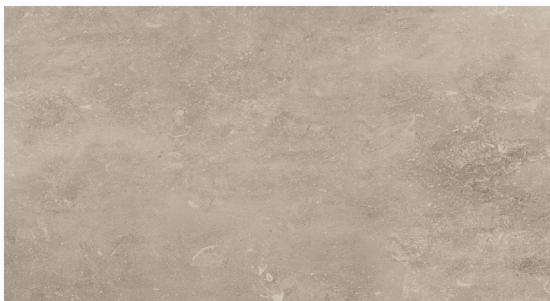

ABSOLUTE COLLECTION

MALINE TILE
ELEVATE YOUR SHOWROOM

malinetile.com

ABSOLUTE

Stock Sizes

Colors

Beige

Grigio

Titanio

Titanio | 12"x24"

Grigio | 12"x24"

Beige | 24"x24"

ABSOLUTE

Technical Characteristics

Material	Finish	Thickness	Application	Frost Resistance	Shade Variation	Breaking Strength	Slip Resistance
Glazed Porcelain	Matte	9mm	Interior/ Exterior	Yes	R10	>1300 N	<170MM ³